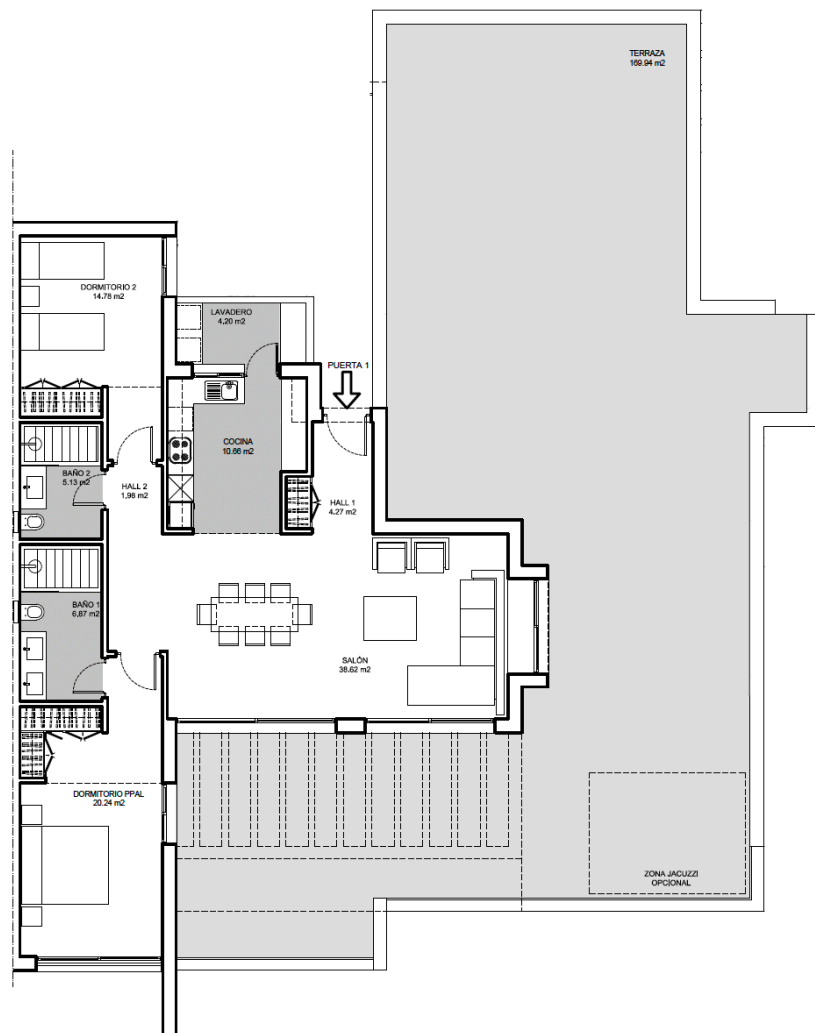

Discover modern luxury living in this breathtaking 2-bedroom penthouse, nestled in the heart of Estepona's prestigious Las Mesas neighborhood. With panoramic views and over 150 square metres of internal living space, this brand new penthouse sets a new standard for contemporary coastal living.

Scenic 4-2-1
ESTEPONA

Scenic 4-2-1
ESTEPONA

Scenic 4-2-1
ESTEPONA

Scenic 4-2-1
ESTEPONA

Scenic 4-2-1
ESTEPONA

Scenic 4-2-1

E S T E P O N A